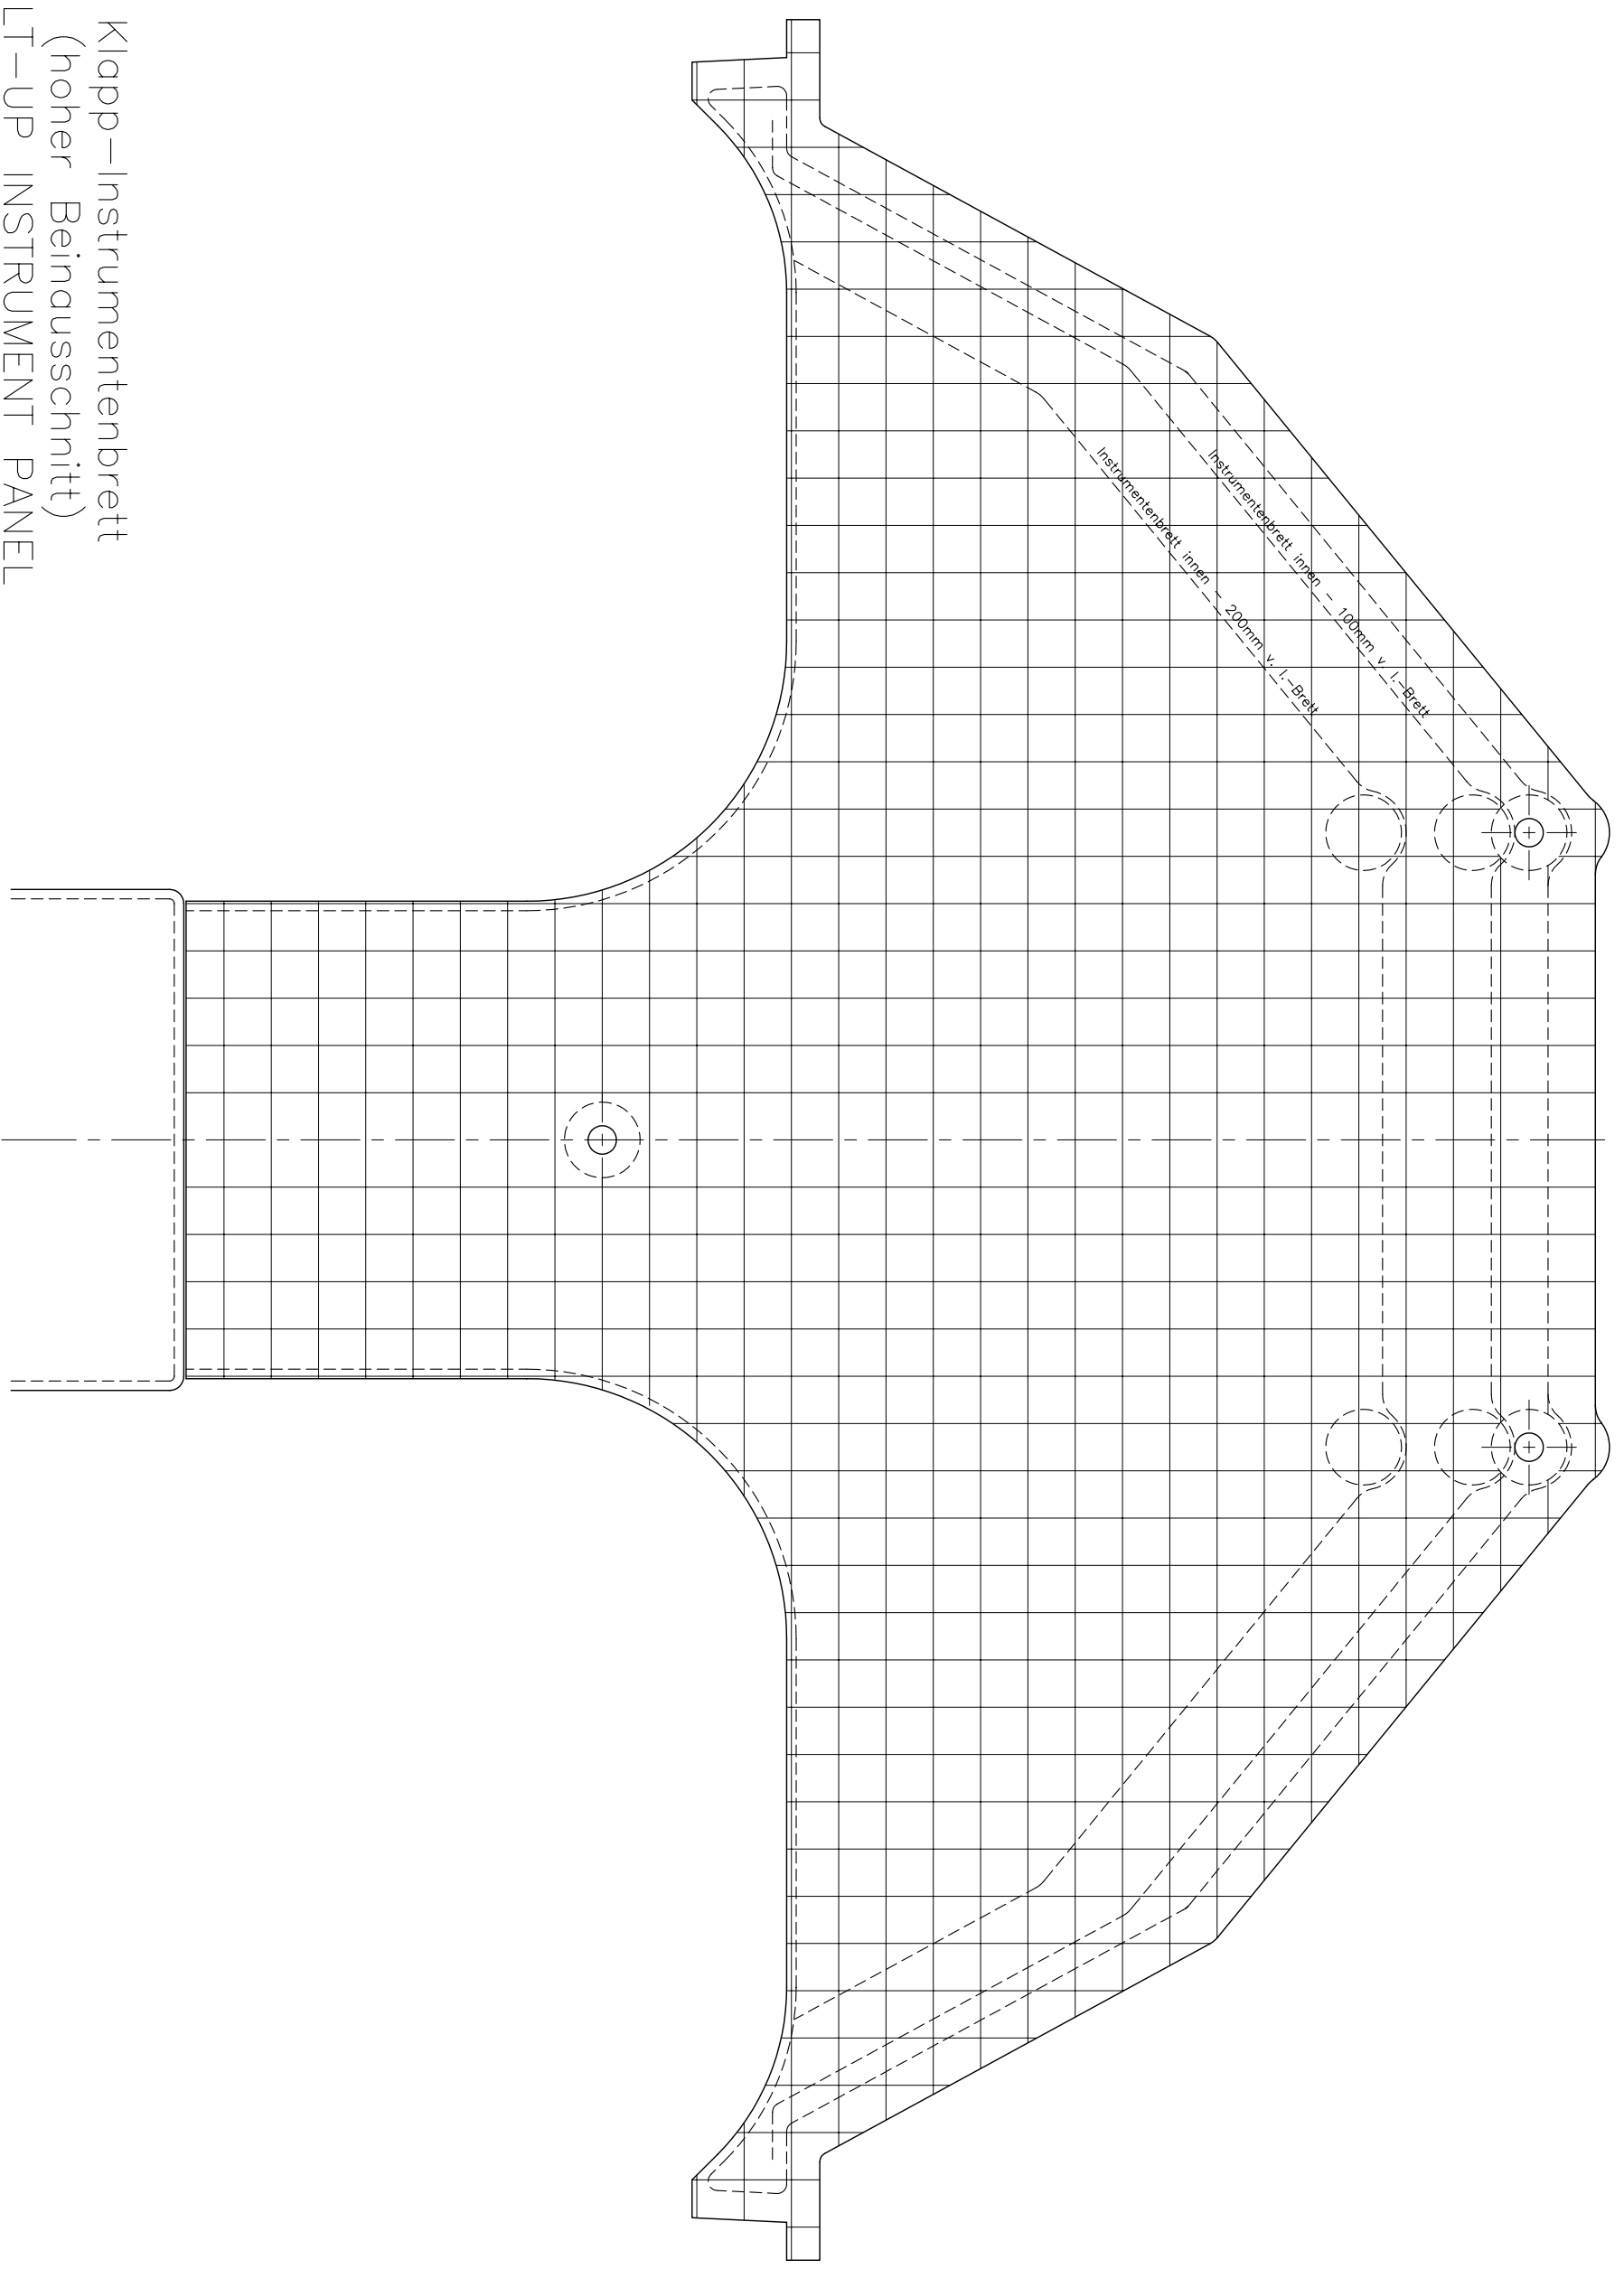

Klapp-Instrumentenbrett
TILT-UP INSTRUMENT PANEL

Discus CS/Db/Vb/Vc

Klapp-Instrumentenbrett
(hoher Beinausschnitt)
TILT-UP INSTRUMENT PANEL
(WITH MORE LEGRROOM)

Discus CS/Db/Vb/Vc