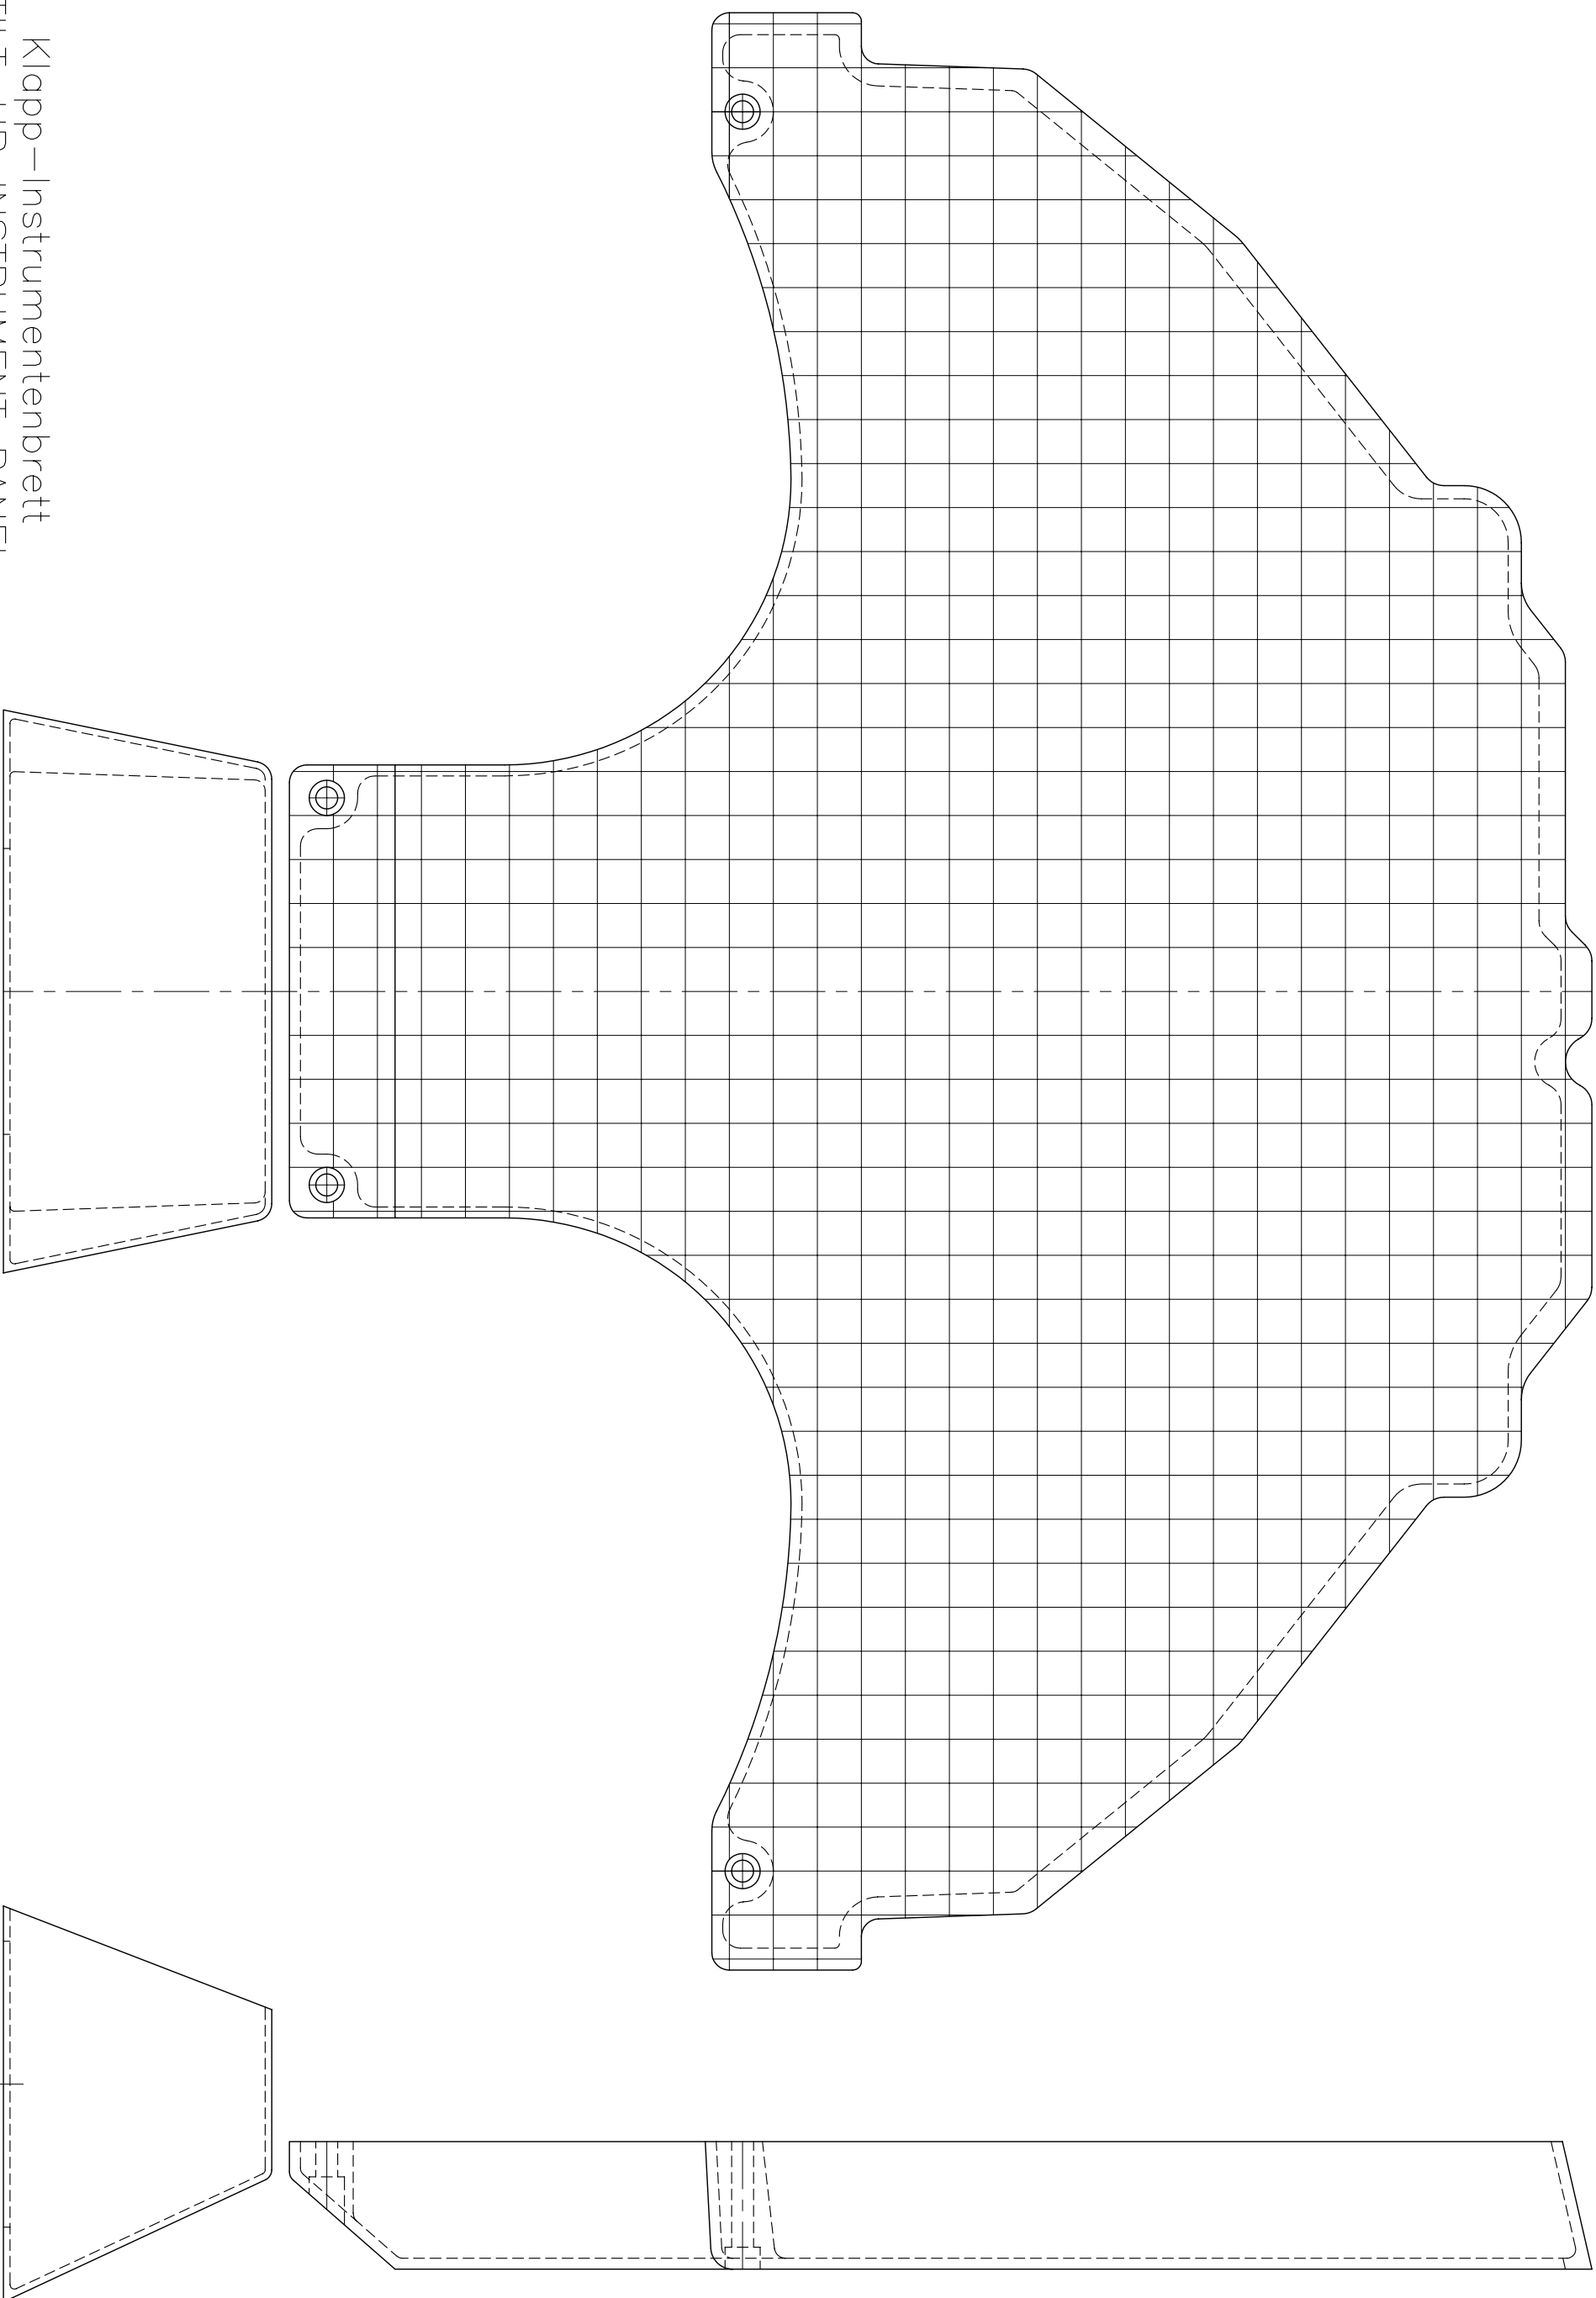

Klapp-Instrumentenbrett

TILT-UP INSTRUMENT PANEL

Nimbus — 4 / 4T / 4M

Klapp-Instrumentenbrett  
(hoher Beinausschnitt)  
TILT-UP INSTRUMENT PANEL  
(WITH MORE LEGROOM)

Nimbus — 4 / 4T / 4M