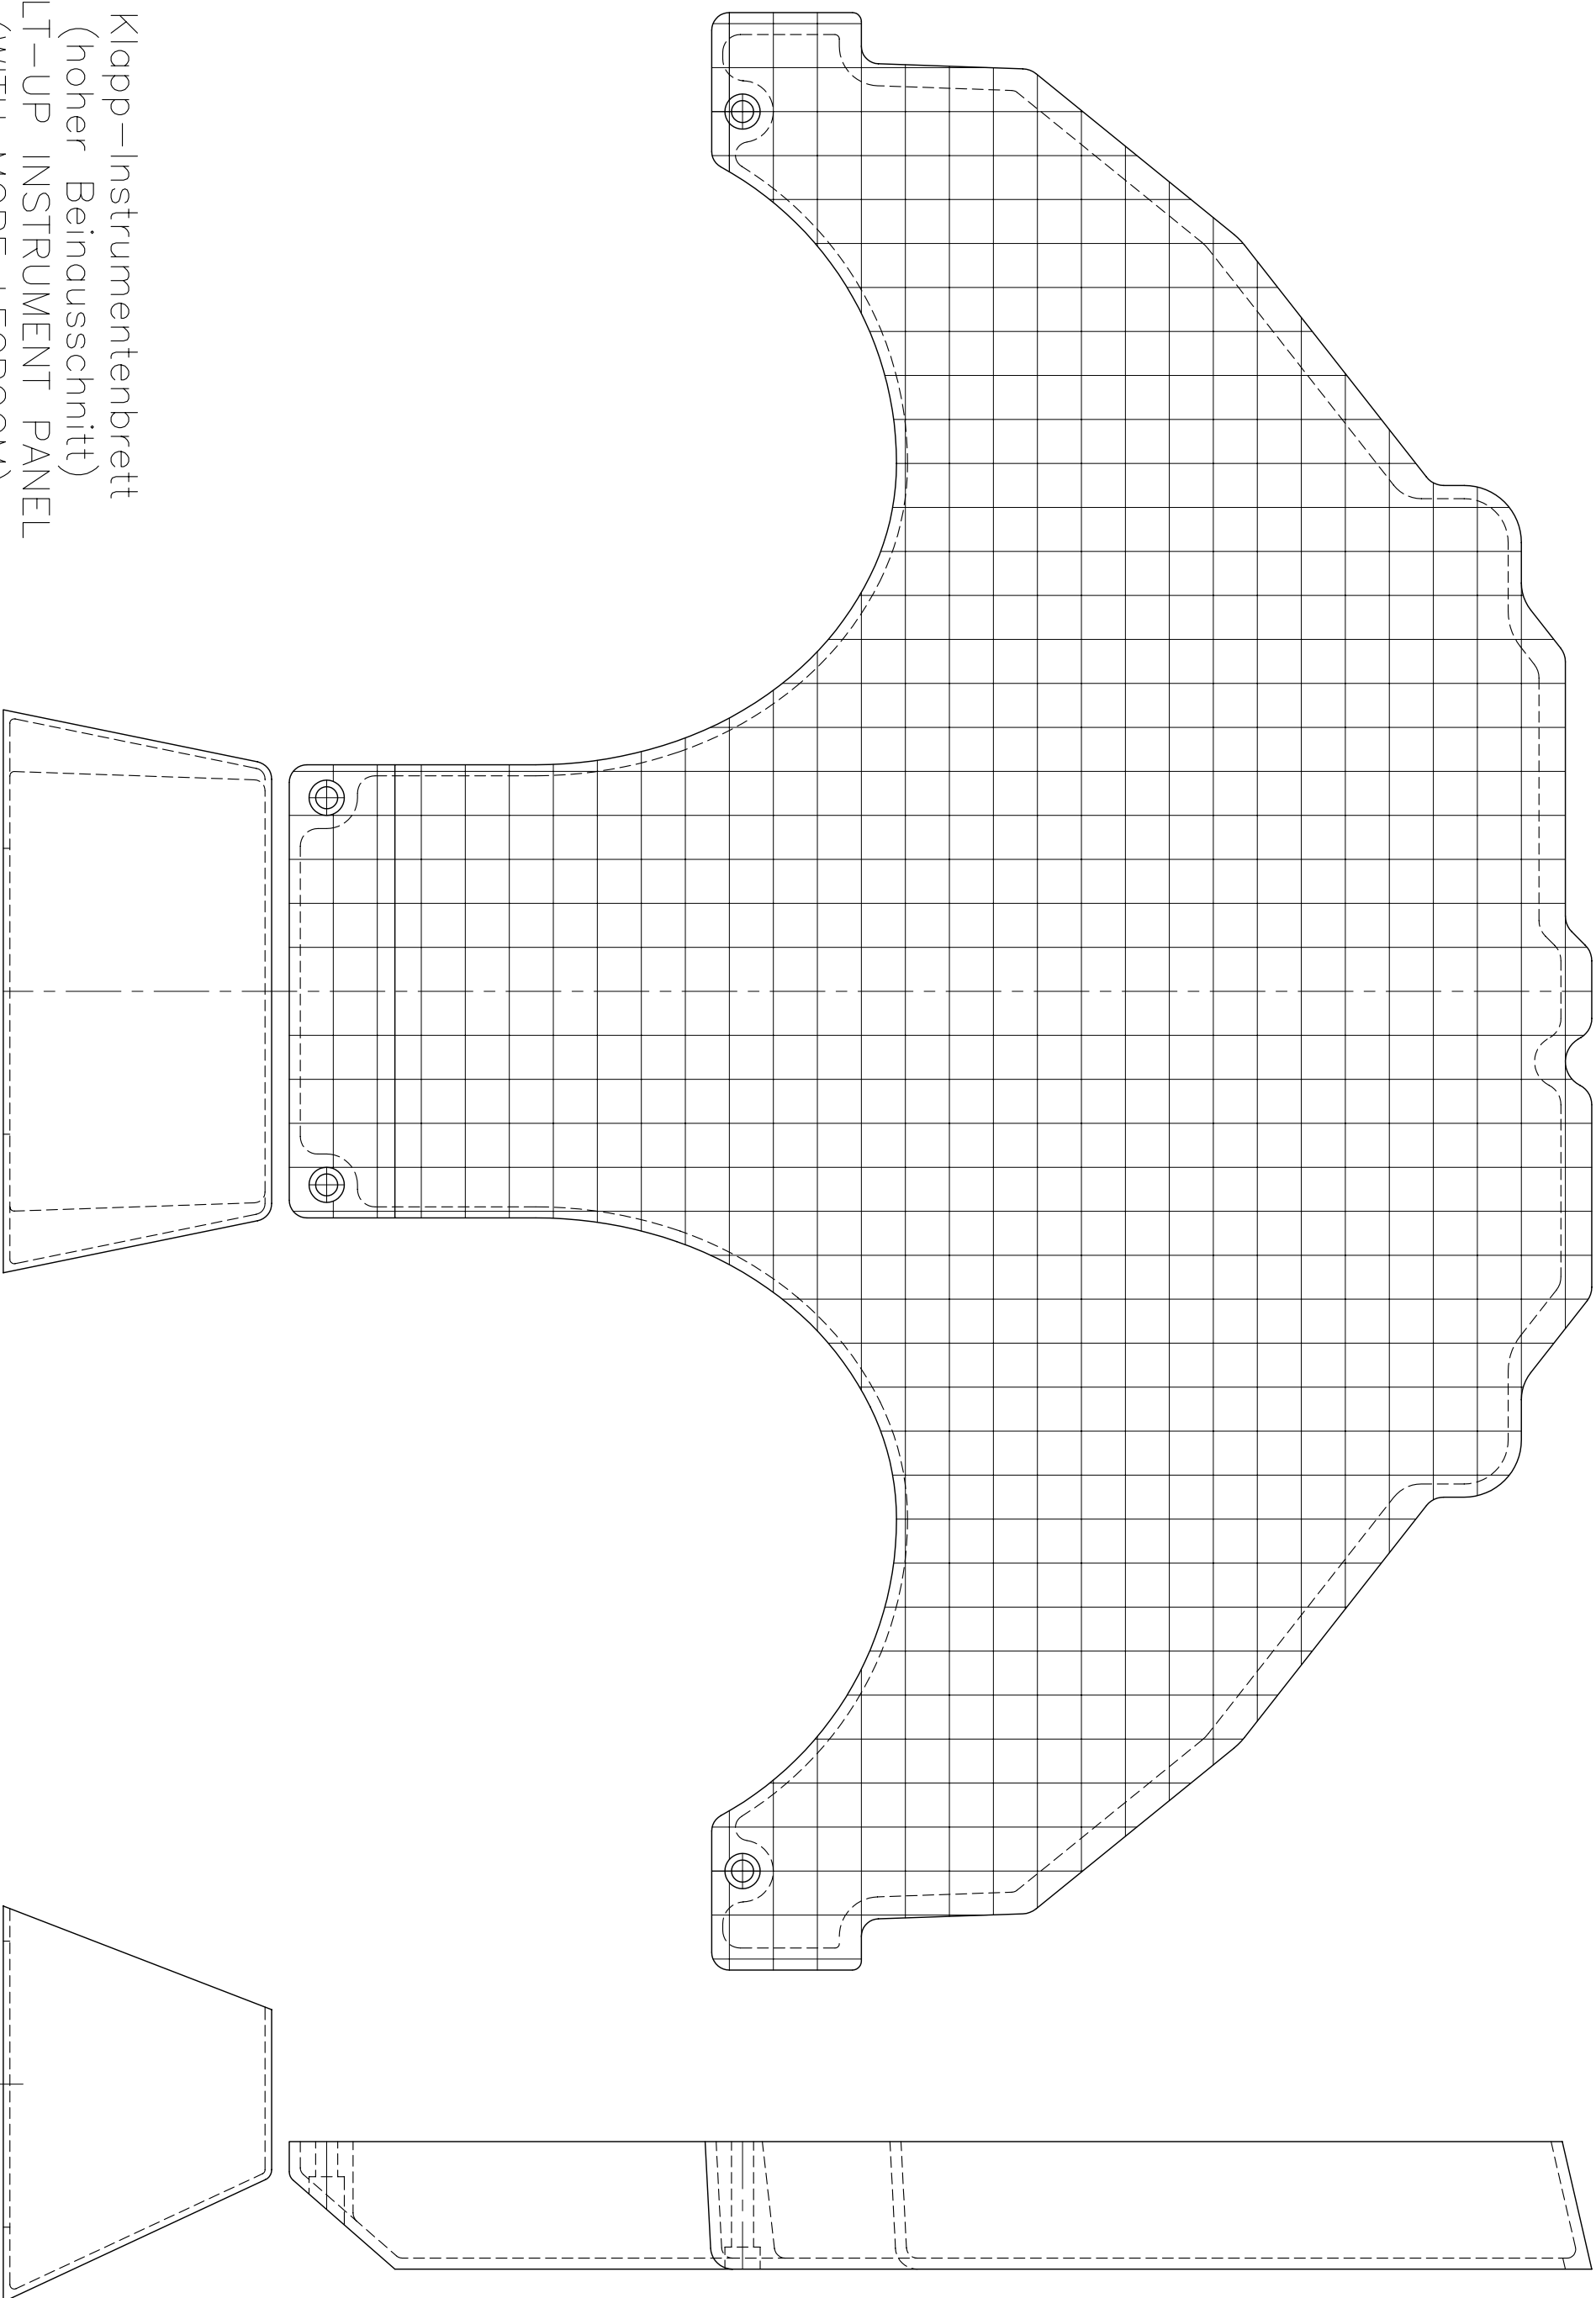

Klapp-Instrumentenbrett

TILT-UP INSTRUMENT PANEL

Nimbus — 4 / 4T / 4M

Klapp-Instrumentenbrett  
(hoher Beinausschnitt)  
TILT-UP INSTRUMENT PANEL  
(WITH MORE LEGROOM)

Nimbus — 4 / 4T / 4M